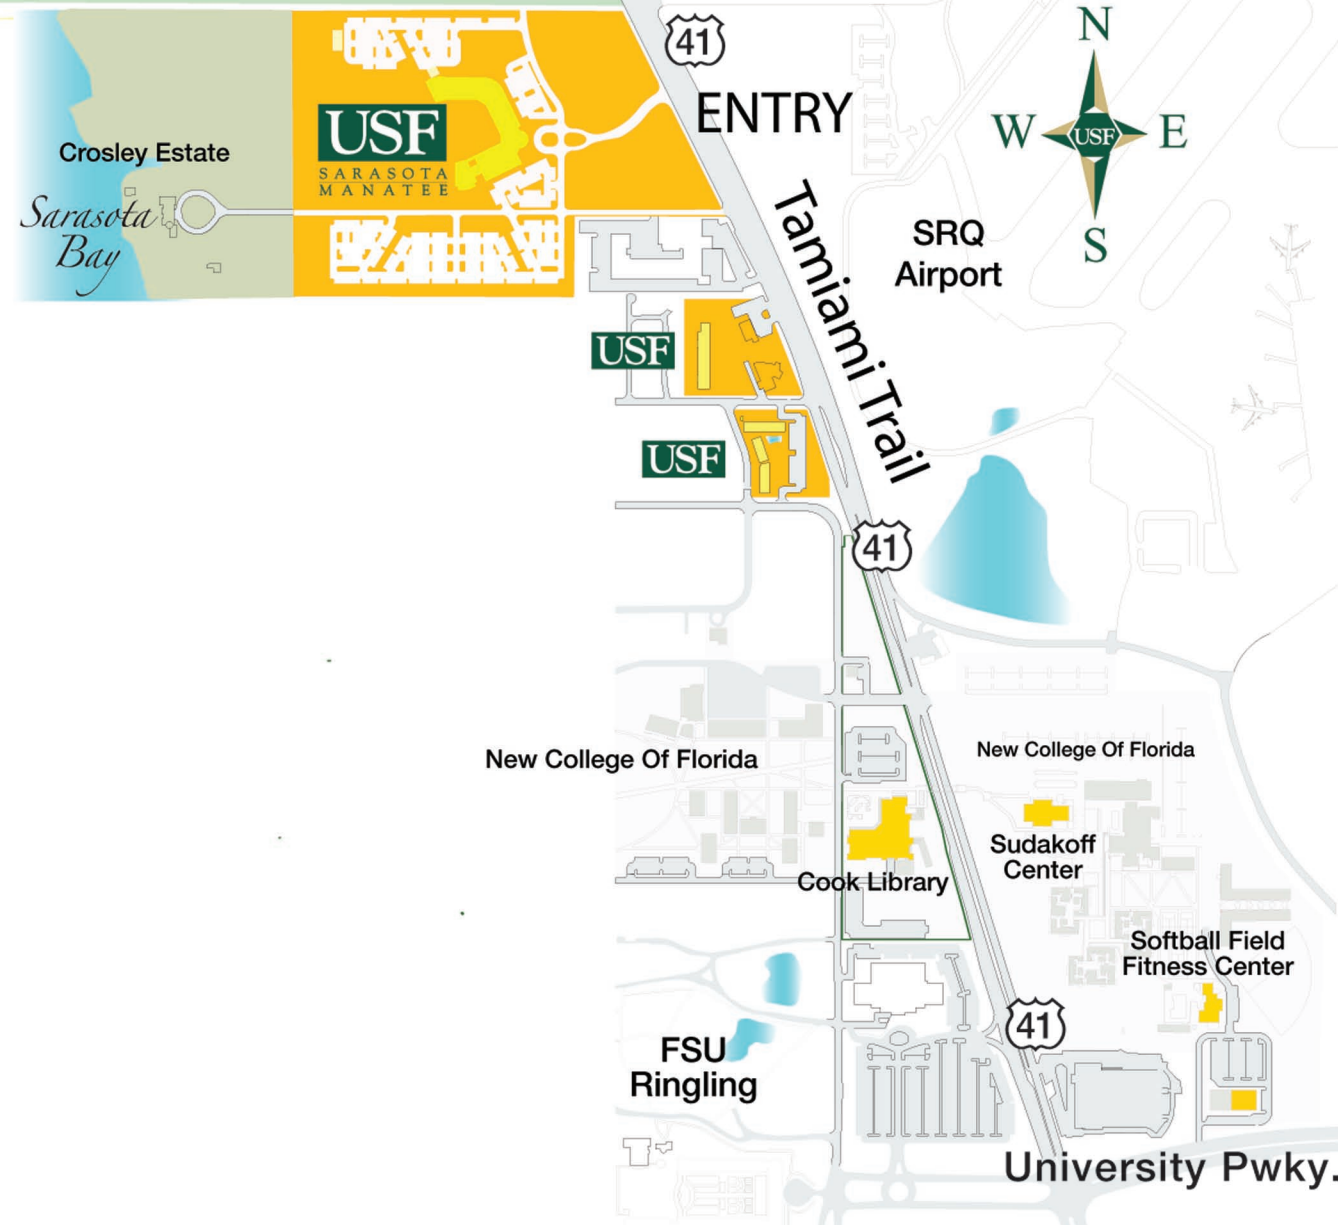

**UNIVERSITY OF SOUTH FLORIDA**  
SARASOTA-MANATEE

8350 N. Tamiami Trail  
Sarasota, FL 34243  
Phone 941-359-4200  
Toll-Free 877-411-4USF  
www.sarasota.usf.edu