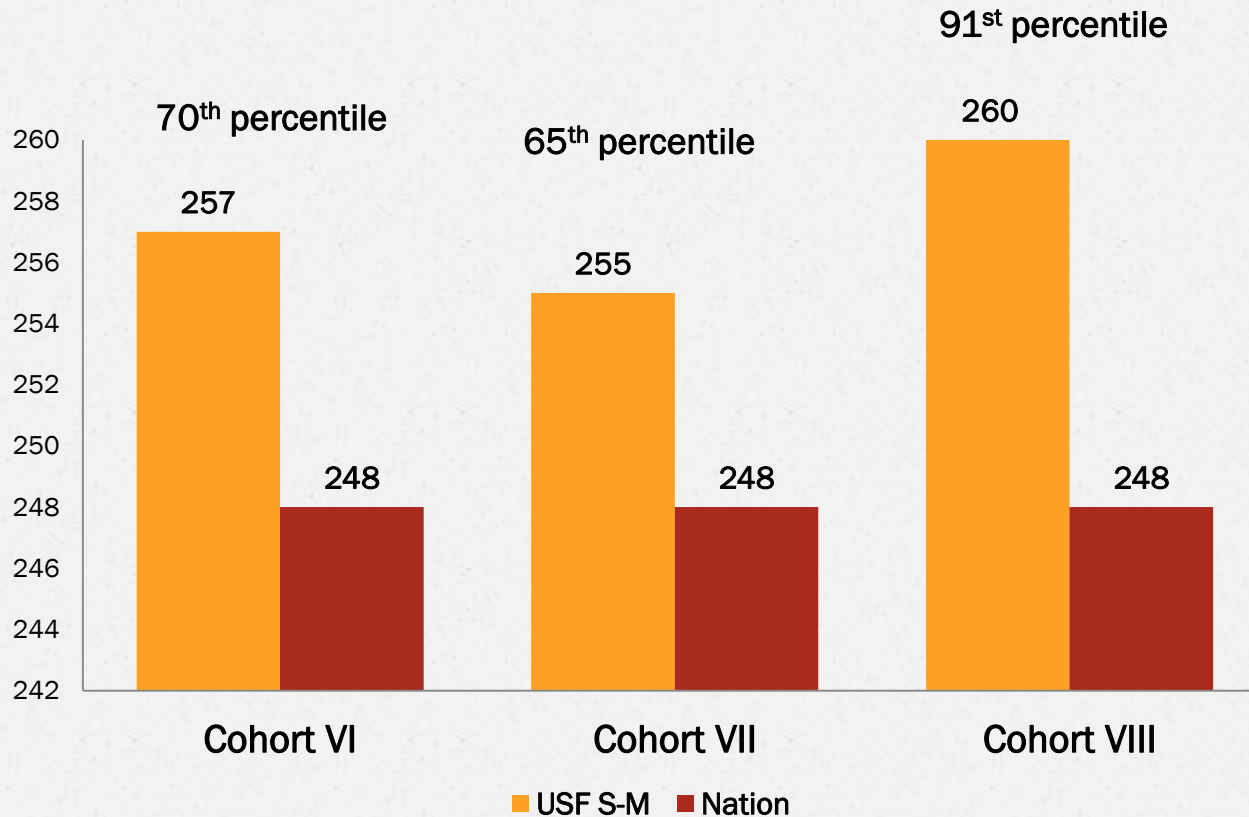

USF Sarasota-Manatee

ETS Major Field Test for the
Master of Business
Administration

About ETS Major Field Test

- o ETS is the same company that develops and administers the SAT & GRE
- o The ETS Major Field Test is an innovative MBA outcomes assessment designed to measure critical knowledge and understanding obtained by students in the MBA field of study.
- o The only comprehensive national assessment for MBA program evaluation of its kind.
- o USF Sarasota-Manatee results are compared with national data from over 14,400 students at 225 different institutions who took the MBA Major Field Test over the last two years.

MBA Results

Mean Score Results

MBA Assessment Indicators

% of Schools Below USF Sarasota-Manatee